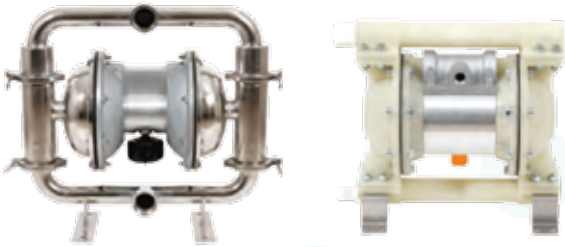

AIR AND ELECTRIC MOTOR DRIVEN DIAPHRAGM PUMPS
DOUBLE DIAPHRAGM PNEUMATIC PUMPS